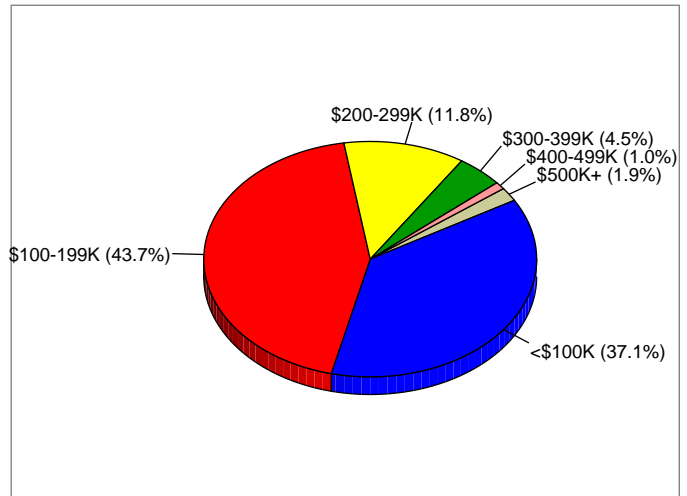

**Bowling Green, KY MSA**

Site Type: Geography

**Households**

**2009 Households by Income**

**2009 Population by Age**

**2009 Owner Occupied HUs by Value**

**2009 Employed 16+ by Occupation**

**2009 Population by Race**

2009 Percent Hispanic Origin: 4.0%

Source: U.S. Bureau of the Census, 2000 Census of Population and Housing. ESRI forecasts for 2009 and 2014.