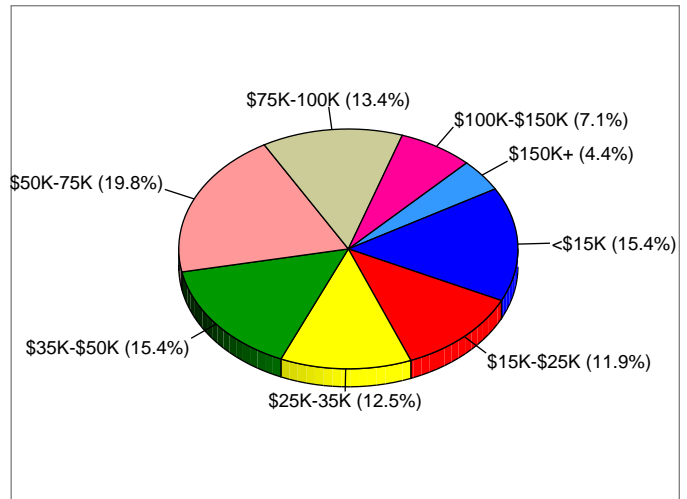

**Bowling Green, KY MSA**

Site Type: Geography

**Households**

**2009 Households by Income**

**2009 Population by Age**

**2009 Owner Occupied HUs by Value**

**2009 Employed 16+ by Occupation**

**2009 Population by Race**

2009 Percent Hispanic Origin: 4.0%

Source: U.S. Bureau of the Census, 2000 Census of Population and Housing. ESRI forecasts for 2009 and 2014.