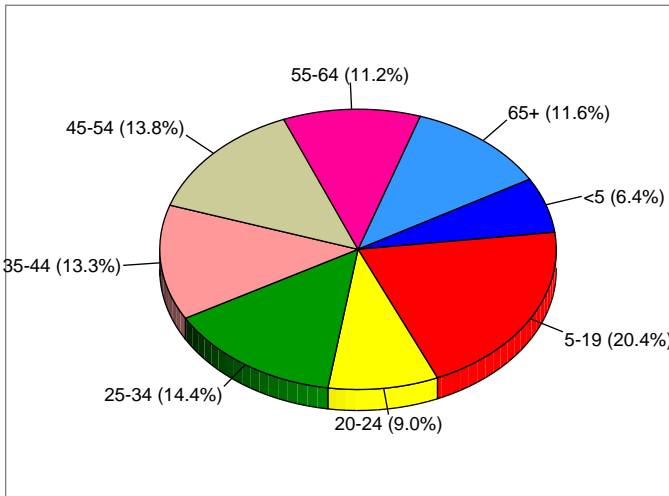

**Bowling Green, KY MSA**

Site Type: Geography

**Households**

**2009 Households by Income**

**2009 Population by Age**

**2009 Owner Occupied HUs by Value**

**2009 Employed 16+ by Occupation**

**2009 Population by Race**

2009 Percent Hispanic Origin: 4.0%

Source: U.S. Bureau of the Census, 2000 Census of Population and Housing. ESRI forecasts for 2009 and 2014.