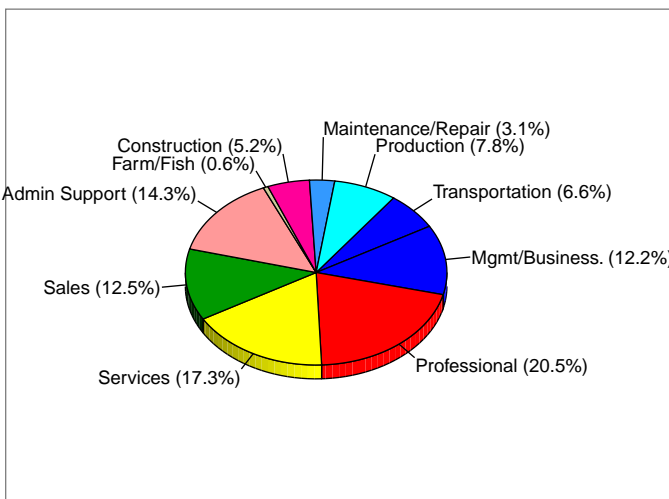

**Bowling Green, KY MSA**

Site Type: Geography

**Households**

**2009 Households by Income**

**2009 Population by Age**

**2009 Owner Occupied HUs by Value**

**2009 Employed 16+ by Occupation**

**2009 Population by Race**