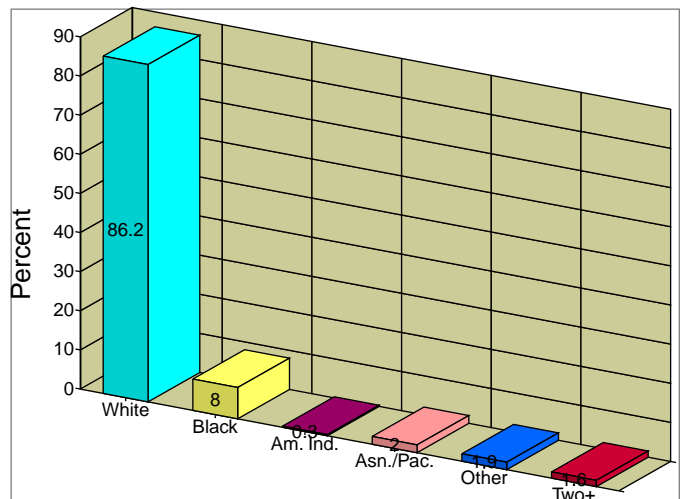

**Bowling Green, KY MSA**

Site Type: Geography

**Households**

**2009 Households by Income**

**2009 Population by Age**

**2009 Owner Occupied HUs by Value**

**2009 Employed 16+ by Occupation**

**2009 Population by Race**

2009 Percent Hispanic Origin: 4.0%

Source: U.S. Bureau of the Census, 2000 Census of Population and Housing. ESRI forecasts for 2009 and 2014.