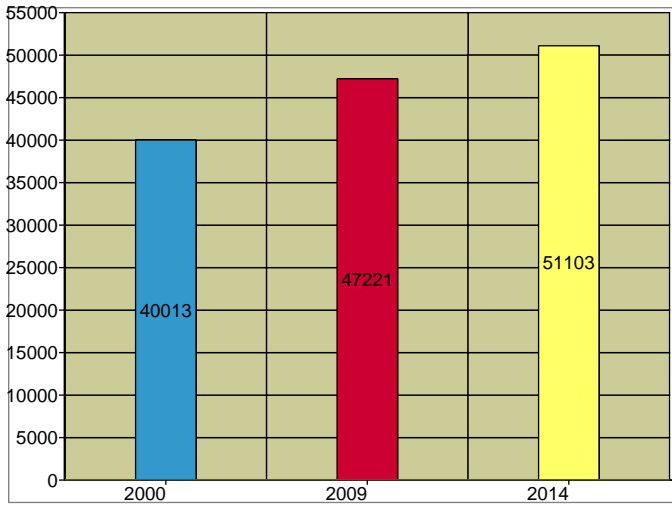

**Bowling Green, KY MSA**

Site Type: Geography

**Households**

**2009 Households by Income**

**2009 Population by Age**

**2009 Owner Occupied HUs by Value**

**2009 Employed 16+ by Occupation**

**2009 Population by Race**

2009 Percent Hispanic Origin: 4.0%

Source: U.S. Bureau of the Census, 2000 Census of Population and Housing. ESRI forecasts for 2009 and 2014.