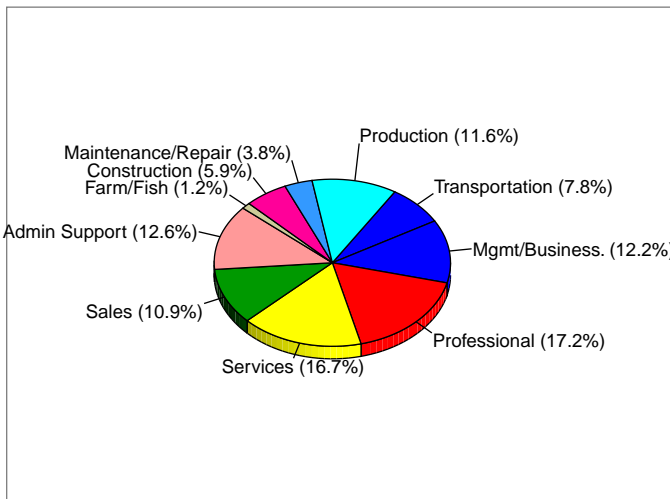

regional trade area

Site Type: Geography

Households

2009 Households by Income

2009 Population by Age

2009 Owner Occupied HUs by Value

2009 Employed 16+ by Occupation

2009 Population by Race