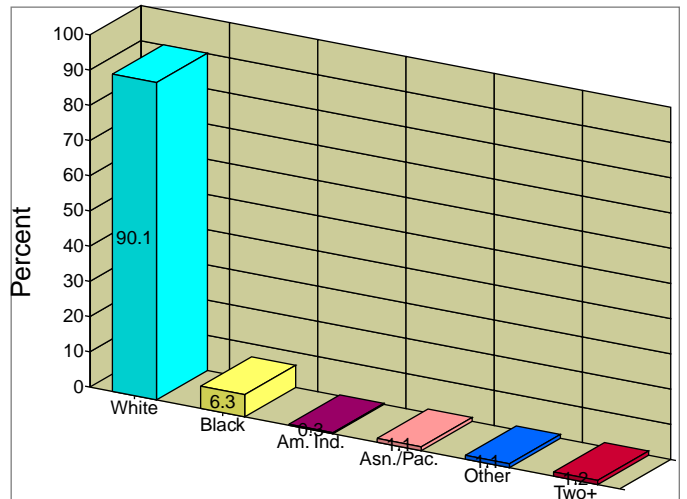

regional trade area

Site Type: Geography

Households

2009 Households by Income

2009 Population by Age

2009 Owner Occupied HUs by Value

2009 Employed 16+ by Occupation

2009 Population by Race

2009 Percent Hispanic Origin: 2.6%

Source: U.S. Bureau of the Census, 2000 Census of Population and Housing. ESRI forecasts for 2009 and 2014.