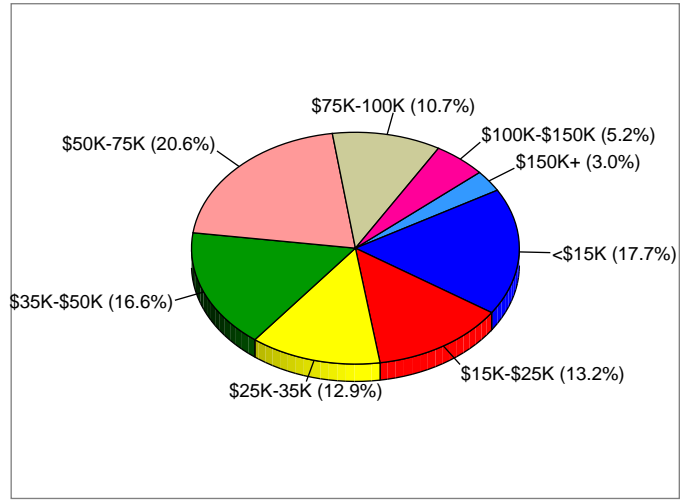

regional trade area

Site Type: Geography

Households

2009 Households by Income

2009 Population by Age

2009 Owner Occupied HUs by Value

2009 Employed 16+ by Occupation

2009 Population by Race

2009 Percent Hispanic Origin: 2.6%

Source: U.S. Bureau of the Census, 2000 Census of Population and Housing. ESRI forecasts for 2009 and 2014.