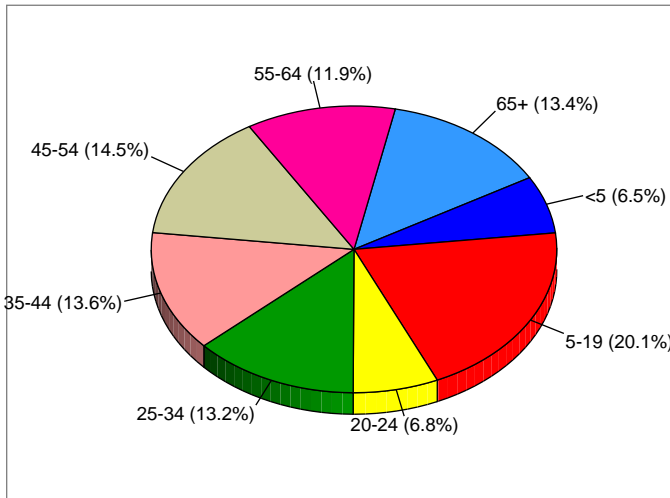

regional trade area

Site Type: Geography

Households

2009 Households by Income

2009 Population by Age

2009 Owner Occupied HUs by Value

2009 Employed 16+ by Occupation

2009 Population by Race

2009 Percent Hispanic Origin: 2.6%

Source: U.S. Bureau of the Census, 2000 Census of Population and Housing. ESRI forecasts for 2009 and 2014.