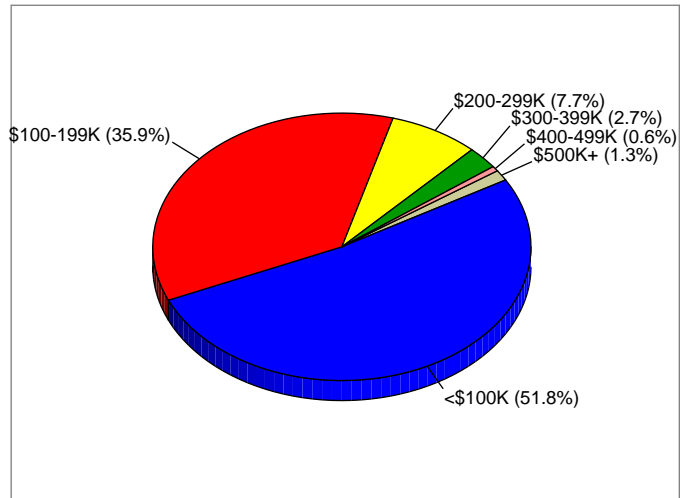

regional trade area

Site Type: Geography

Households

2009 Households by Income

2009 Population by Age

2009 Owner Occupied HUs by Value

2009 Employed 16+ by Occupation

2009 Population by Race

2009 Percent Hispanic Origin: 2.6%

Source: U.S. Bureau of the Census, 2000 Census of Population and Housing. ESRI forecasts for 2009 and 2014.