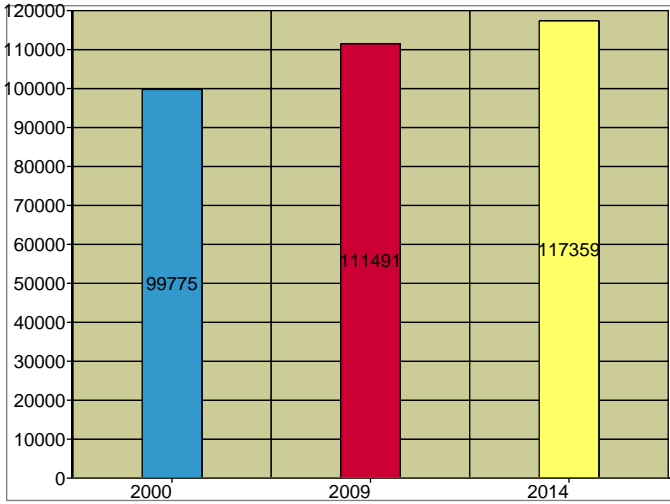

regional trade area

Site Type: Geography

Households

2009 Households by Income

2009 Population by Age

2009 Owner Occupied HUs by Value

2009 Employed 16+ by Occupation

2009 Population by Race

2009 Percent Hispanic Origin: 2.6%

Source: U.S. Bureau of the Census, 2000 Census of Population and Housing. ESRI forecasts for 2009 and 2014.