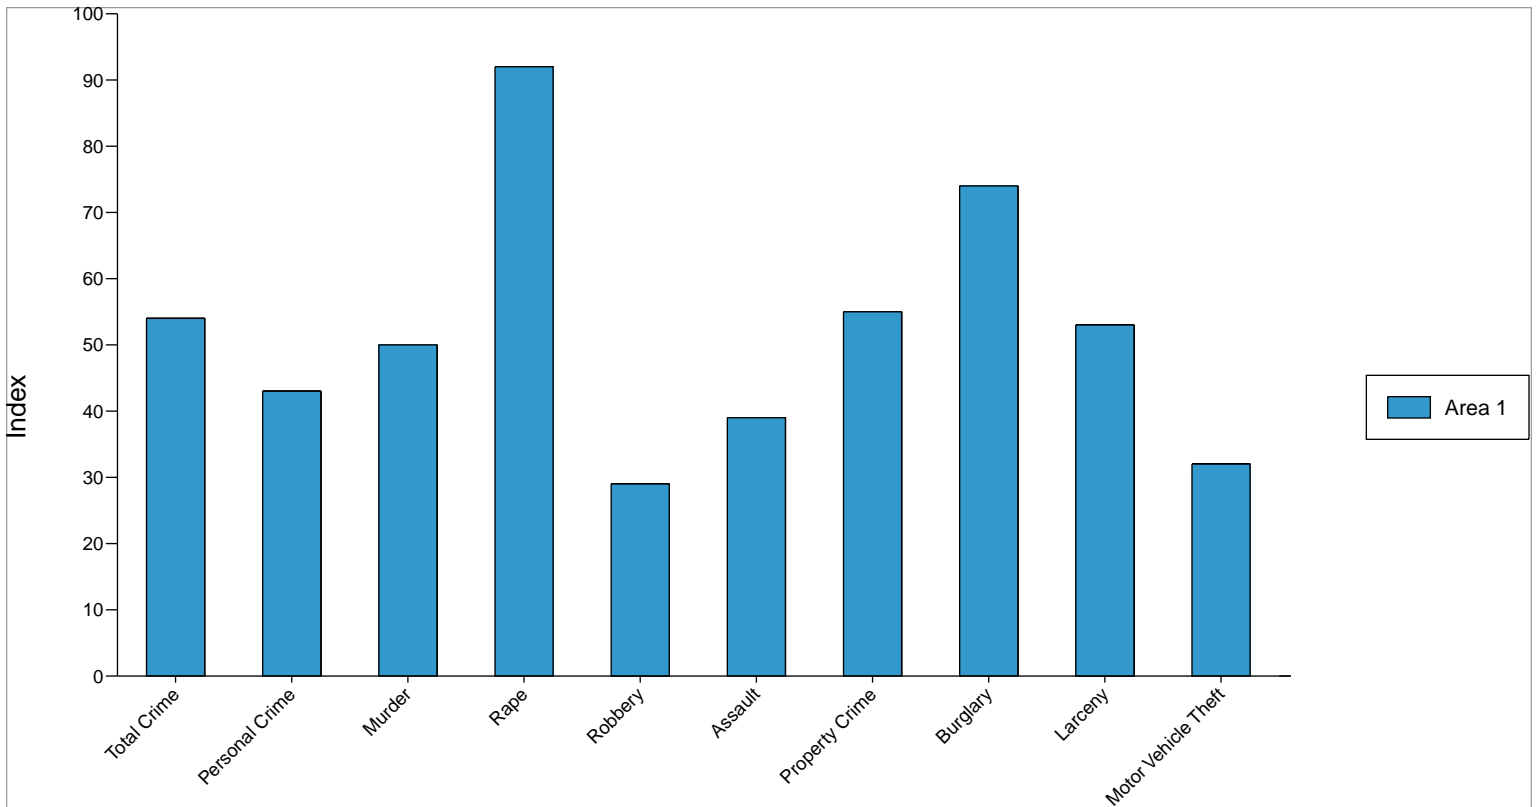

County: Warren County,  
Simpson County et  
al.

Total Crime Index	54
Personal Crime Index	43
Murder Index	50
Rape Index	92
Robbery Index	29
Assault Index	39
Property Crime Index	55
Burglary Index	74
Larceny Index	53
Motor Vehicle Theft Index	32

**Crime Indexes**

**Data Note:** The Crime Index data represents a series of standardized indexes based on a national average of 100. A Crime index of 120 indicates that the propensity for a crime in the trade area is 20 percent above the national average. Aggregate indexes for personal, property, and total crime are unweighted indexes, in that a murder is weighted no more heavily than a purse snatching in the computation.